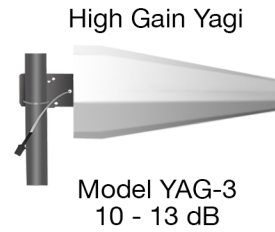

Kit Options

(Available with Type N or F Connectors)

Outdoor Antennas

Bi-Directional Booster Amplifiers

[Bi-Directional
Booster Amplifier
SKU 58327](#)

SKU	Gain	Downlink Power
58327	83 dB	27 dBm
57223	72 dB	23 dBm
57010	70 dB	10 dBm

Splitters and Couplers

Indoor Antennas

No above ceiling access required
Mounts from below

Fiber Optic Link

(Alternative to Long Coax Run)

FOT-1 Duplex RF / Optical
Transceiver Set